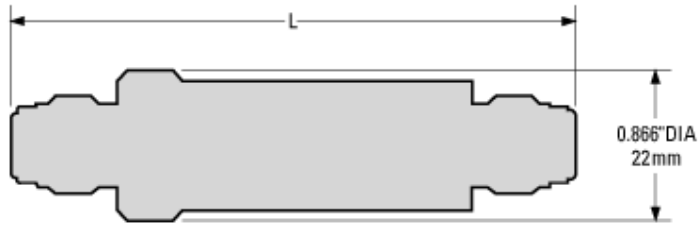

### Pressure Drop vs. Gas Flow Rate

**Dimensions** □

**Part Number Information** □

Part Number	Description	Length (L) (in / mm)
GLFPF3000VMM4	1/4" Gasket Seal, Male Inlet/Outlet (VCR Compatible)	3.31 / 84
GLFPF3000SM4	1/4" Compression Seal, Male Inlet/Outlet (Swagelok Compatible)	2.88 / 73
GLFPF3000MFC9	MFC Fitting, 1/4" Gasket Seal, Male Inlet/3/8" Male Boss Seal Outlet	3.05 / 77.5
GLFPF3000VO4	1/4" O-ring Seal, Male Inlet/Outlet (VCO Compatible)	3.00 / 76
GLFPF3000VFM4	1/4" Gasket Seal, Female Inlet/Male Outlet (VCR Compatible)	3.47 / 88
GLFPF3000VMF4	1/4" Gasket Seal, Male Inlet/Female Outlet (VCR Compatible)	3.94 / 100