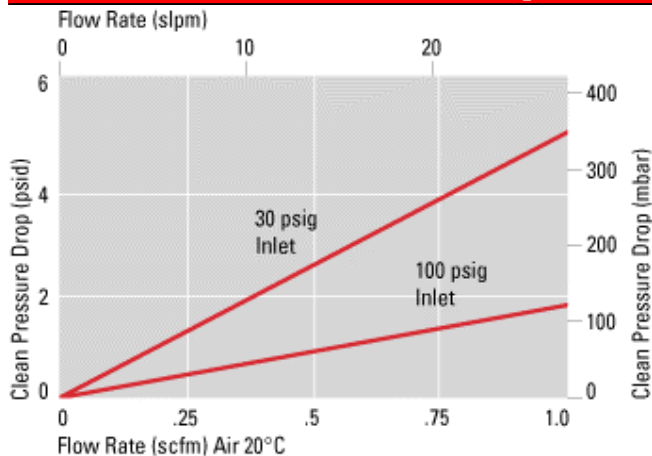

Connections

- 1/4" Gasket seal (VCR compatible)
- 1/4" Compression seal (Swagelok compatible)
- 9/16" MFC Fitting 18 UNF
- 1/4" O-ring Seal (VCO compatible)

Operating Conditions

- Maximum Operating Pressure:
  3000 psig @ 250F/207 bar @ 120C
- Maximum Forward Differential Pressure:
  80 psid @ 250F/5.5 bar @ 120C
- Maximum Reverse Differential Pressure:
  50 psid @ 70F/3.4 bar @ 21C

Leak Rating

- 100% helium leak tested to 10⁻⁶ atm cc/sec
- Design validated to 2x10⁻⁶ atm cc/sec

Packaging

- Double bagged
- Outer bag: aluminized mylar
- Inner bag: polyethylene
- N purged

Teflon and Viton are trademarks of E.I. duPont de Nemours & Co.
VCR, VCO, and Swagelok are trademarks of Swagelok Co.

Pressure Drop vs. Gas Flow Rate